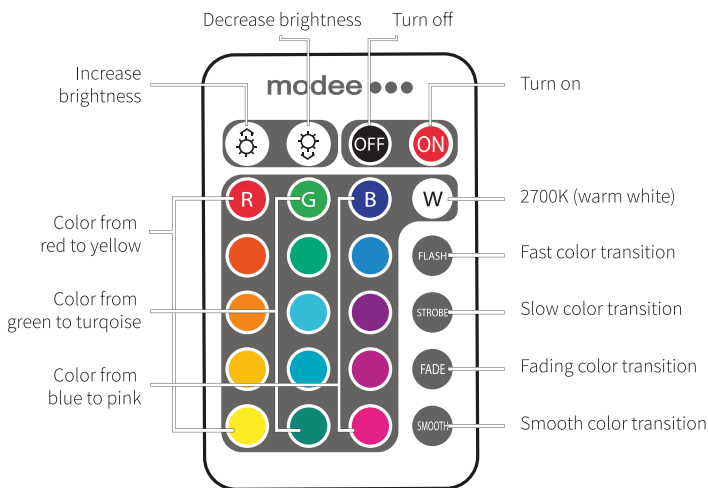

Product name	Modee Smart Lighting LED Smart Strip Light 24W IP20 RGB (380 lumen) 10M + remote control
Valid from	2024.02.08.

PRODUCT DETAILS

Color Mode	RGB Multicolor
Shape	Strip
Base	EU Plug
Wattage	24W
Wattage reference	-
Lumen Output	380 lumen
Lumen/wattage	15,83 lumen/watt
Power factor	>0.5
Voltage	AC220-240V 50Hz
Beam Angle	120°
Dimmable	Yes, via remote
Cable length	150cm
Can be cut at	150cm
Dimensions	L10 000xW10mm
Energy label (new)	F
Lifetime	15.000h
Wire	White
Remote control	Included
Remote control battery	CR2025 (included)
CRI	≥80
IP	IP20

PACKAGING DETAILS

Packaging type	color packaging
Quantity/packaging	1
Size/packaging	162x65x165mm
Quantity/carton	24
Size/carton	410x345x342mm

PRODUCT IDENTIFYING

Multicolor
MSL-LS24W10MRGB-R
EAN (product): 5999574563965
EAN (carton): 5999574563972

MULTIFUNCTION

- Steady
- Flash
- Strobe
- Fade
- Smooth

Order it online! www.smokingacc.hu
Email us: info@smokingacc.hu